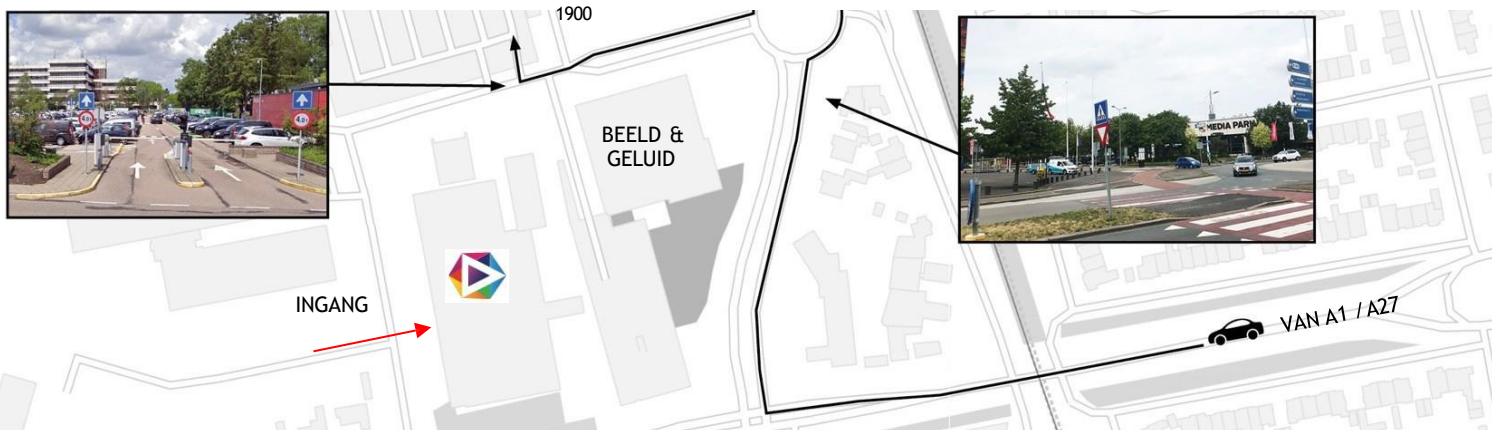

Settings:**Hospitality:**

Round table setting (3 persons), Standing desk (4 persons), Armchairs (3 persons)

1x Production space, 1x Restaurant, 1x Makeup room

● ● ● TRAVEL DIRECTIONS

Studio Q is located at the Media Park. You can park at parking deck A. You will receive exit tickets from the producer.

By Car:

Take exit Laren from the A1 and follow the signs towards Hilversum / Media Park. When entering the Media Park, you can access parking deck A on the right after 500 meters, where you can park (for a fee). If coming from the A27, head towards the A1 to Amsterdam and follow the above route description.