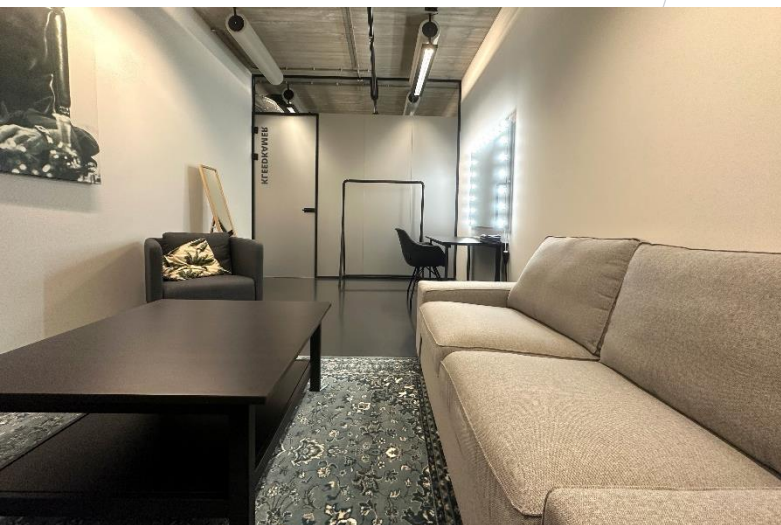

STUDIO'S **MEDIAHAVEN**

MOERMANSKADE 107
1013 BC AMSTERDAM
035 – 77 33 100

Surface Studio:	Studio gross: 1177 m ² (35,90 m x 32,30 m)* Studio net: 1012,3 m ² (33,41 m x 30,30 m)
Ceiling height:	12 meter
Hoogte to concrete beams:	10,1 meter
Roof beams:	2 meters high x 0.5 meters wide, with a 5.20 meters spacing
Load capacity:	1000 kg per linear meter 2500 kg per suspension point
Floor load:	2500 kg/m ²
Curtains:	Black curtains all around. White perimeter of 70 meters
Rigging/trusses:	Not present
Basic lighting ceiling:	None
Available power:	7x 125A - 2x 63A - 2x 32A
Connectivity option:	Connectivity with the EMG HQ Livecentre Production internet & Wifi available
Production rooms:	2
Dressing rooms:	11
Meeting rooms:	1 + 1 shared space including kitchen and 35 seats
Make-up room:	1 large makeup room near studio floor
Audience reception:	In the central hall
Parking facilities:	20 parking spaces in the underground parking garage Various options in the immediate vicinity (paid)

Surface Studio:	Gross: 364 m ² (13,9 m x 26,2 m) Net: 308 m ² (12,4 m x 24,8 m)
Ceiling height:	5 meter
Height to mattresses:	3,85 meter
Rigging:	Dimension of mattresses: 2 x 5,71 m x 5,5 m 2 x 11,14 m x 5,5 m 16 electric hoists 500 kg each
Load capacity:	2000 kg per mattress
Floor load:	500 kg/m ²
Curtains:	Black curtain all around
Available power:	2 x 125A CEE 400V + 1 x 63 CEE 400V
Connectivity option:	Connectivity with the EMG HQ Livecentre Production internet & WiFi available
Production rooms:	2
Dressing rooms:	11
Meeting rooms:	1 + 1 shared space including kitchen and 35 seats
Make-up room:	1 large makeup room near the studio floor
Audience reception:	In the central hall
Parking facilities:	20 parking spaces in the underground parking garage Various options in the immediate vicinity (paid)