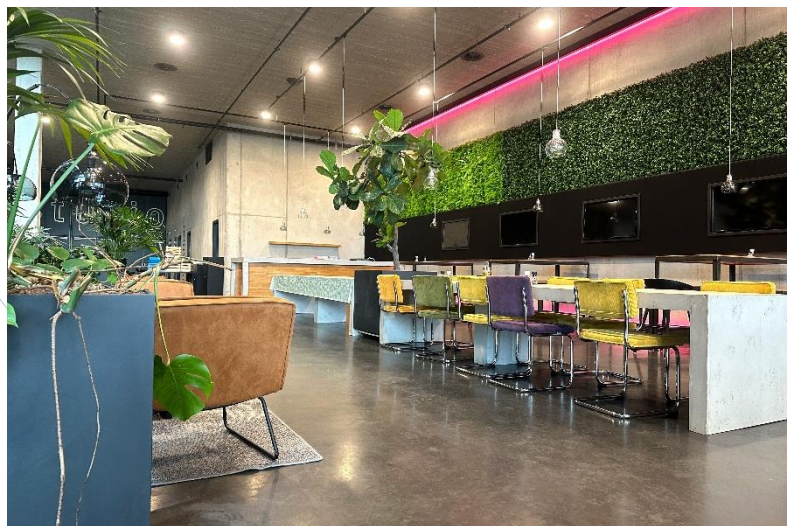

STUDIO'S **MEDIAHAVEN**

MOERMANSKADE 107
1013 BC AMSTERDAM
035 – 77 33 100

Surface Studio:	Studio gross: 1177 m ² (35,90 m x 32,30 m)* Studio net: 1012,3 m ² (33,41 m x 30,30 m)
Ceiling height:	12 meter
Hoogte to concrete beams:	10,1 meter
Roof beams:	2 meters high x 0.5 meters wide, with a 5.20 meters spacing
Load capacity:	1000 kg per linear meter 2500 kg per suspension point
Floor load:	2500 kg/m ²
Curtains:	Black curtains all around. White perimeter of 70 meters
Rigging/trusses:	Not present
Basic lighting ceiling:	None
Available power:	7x 125A - 2x 63A - 2x 32A
Connectivity option:	Connectivity with the EMG HQ Livecentre Production internet & Wifi available
Production rooms:	2
Dressing rooms:	11
Meeting rooms:	1 + 1 shared space including kitchen and 35 seats
Make-up room:	1 large makeup room near studio floor
Audience reception:	In the central hall
Parking facilities:	20 parking spaces in the underground parking garage Various options in the immediate vicinity (paid)

IMPRESSION DRESSING ROOMS, PRODUCTION ROOMS AND MAKE-UP ROOM

Additionally, various spaces are available for rent

STUDIO 1 & 2

IMPRESSION DRESSING ROOMS, PRODUCTION ROOMS AND MAKE-UP ROOM

Additionally, various spaces are available for rent