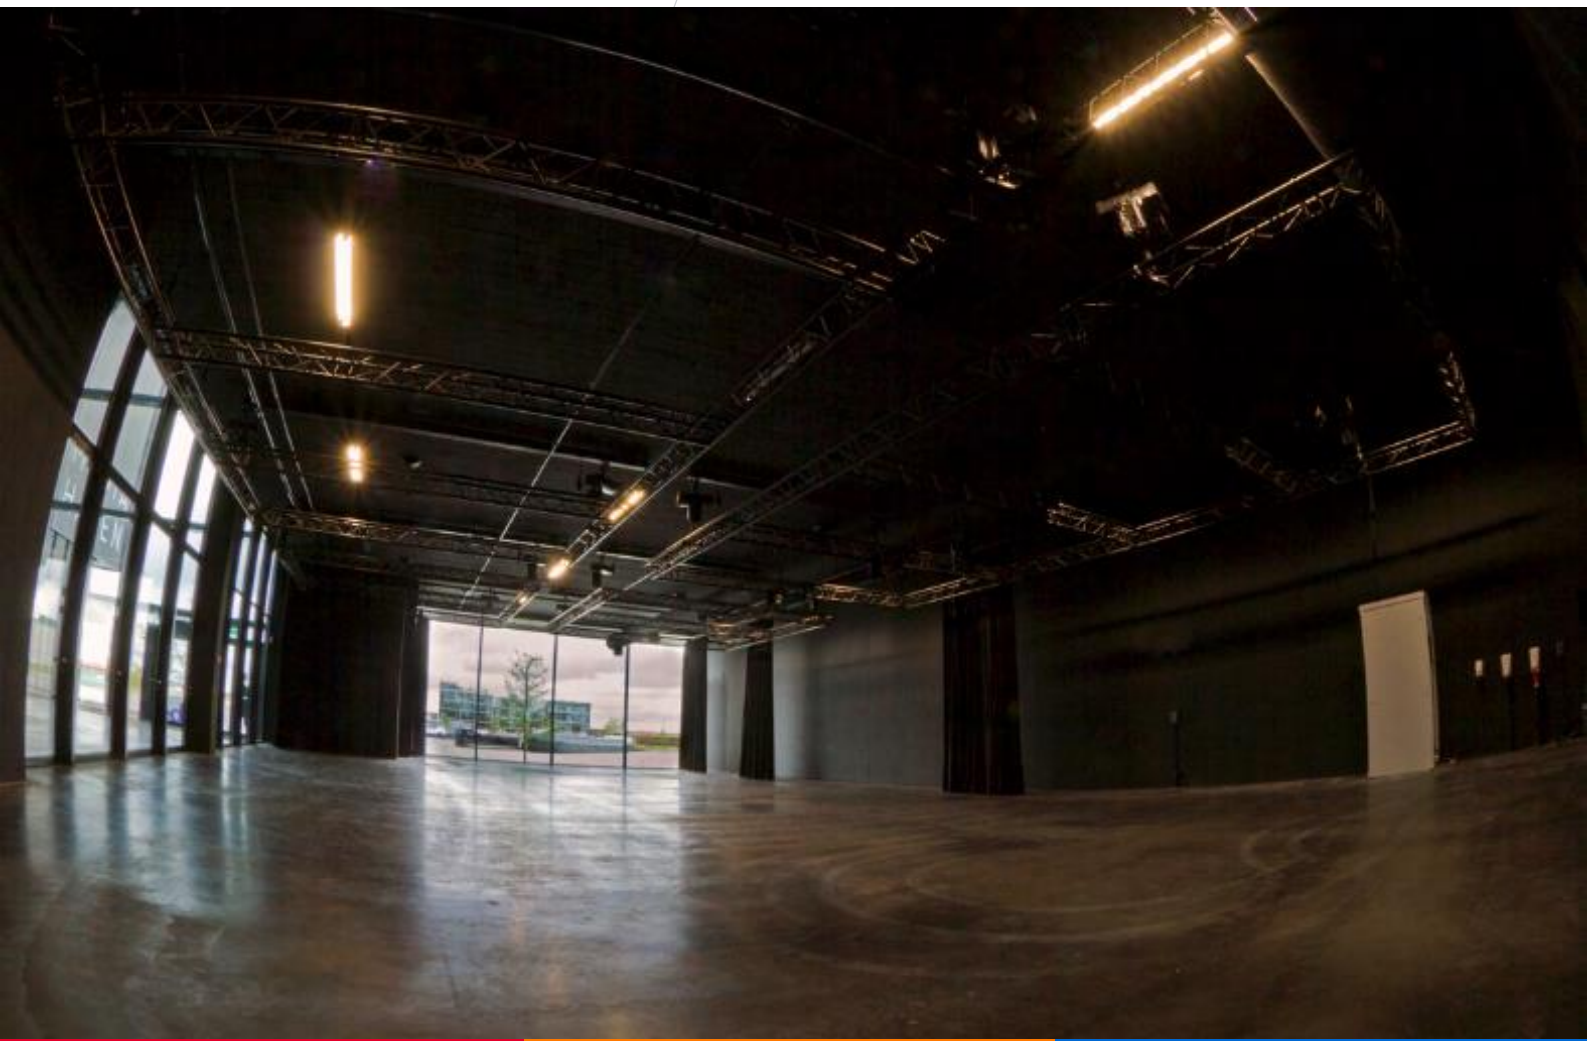

STUDIO'S **MEDIAHAVEN**

MOERMANSKADE 107
1013 BC AMSTERDAM
035 – 77 33 100

Surface Studio:	Studio gross: 1177 m ² (35,90 m x 32,30 m)* Studio net: 1012,3 m ² (33,41 m x 30,30 m)
Ceiling height:	12 meter
Hoogte to concrete beams:	10,1 meter
Roof beams:	2 meters high x 0.5 meters wide, with a 5.20 meters spacing
Load capacity:	1000 kg per linear meter 2500 kg per suspension point
Floor load:	2500 kg/m ²
Curtains:	Black curtains all around. White perimeter of 70 meters
Rigging/trusses:	Not present
Basic lighting ceiling:	None
Available power:	7x 125A - 2x 63A - 2x 32A
Connectivity option:	Connectivity with the EMG HQ Livecentre Production internet & Wifi available
Production rooms:	2
Dressing rooms:	11
Meeting rooms:	1 + 1 shared space including kitchen and 35 seats
Make-up room:	1 large makeup room near studio floor
Audience reception:	In the central hall
Parking facilities:	20 parking spaces in the underground parking garage Various options in the immediate vicinity (paid)

Surface Studio:	Gross: 364 m ² (13,9 m x 26,2 m) Net: 308 m ² (12,4 m x 24,8 m)
Ceiling height:	5 meter
Height to mattresses:	3,85 meter
Rigging:	Dimension of mattresses: 2 x 5,71 m x 5,5 m 2 x 11,14 m x 5,5 m 16 electric hoists 500 kg each
Load capacity:	2000 kg per mattress
Floor load:	500 kg/m ²
Curtains:	Black curtain all around
Available power:	2 x 125A CEE 400V + 1 x 63 CEE 400V
Connectivity option:	Connectivity with the EMG HQ Livecentre Production internet & WiFi available
Production rooms:	2
Dressing rooms:	11
Meeting rooms:	1 + 1 shared space including kitchen and 35 seats
Make-up room:	1 large makeup room near the studio floor
Audience reception:	In the central hall
Parking facilities:	20 parking spaces in the underground parking garage Various options in the immediate vicinity (paid)