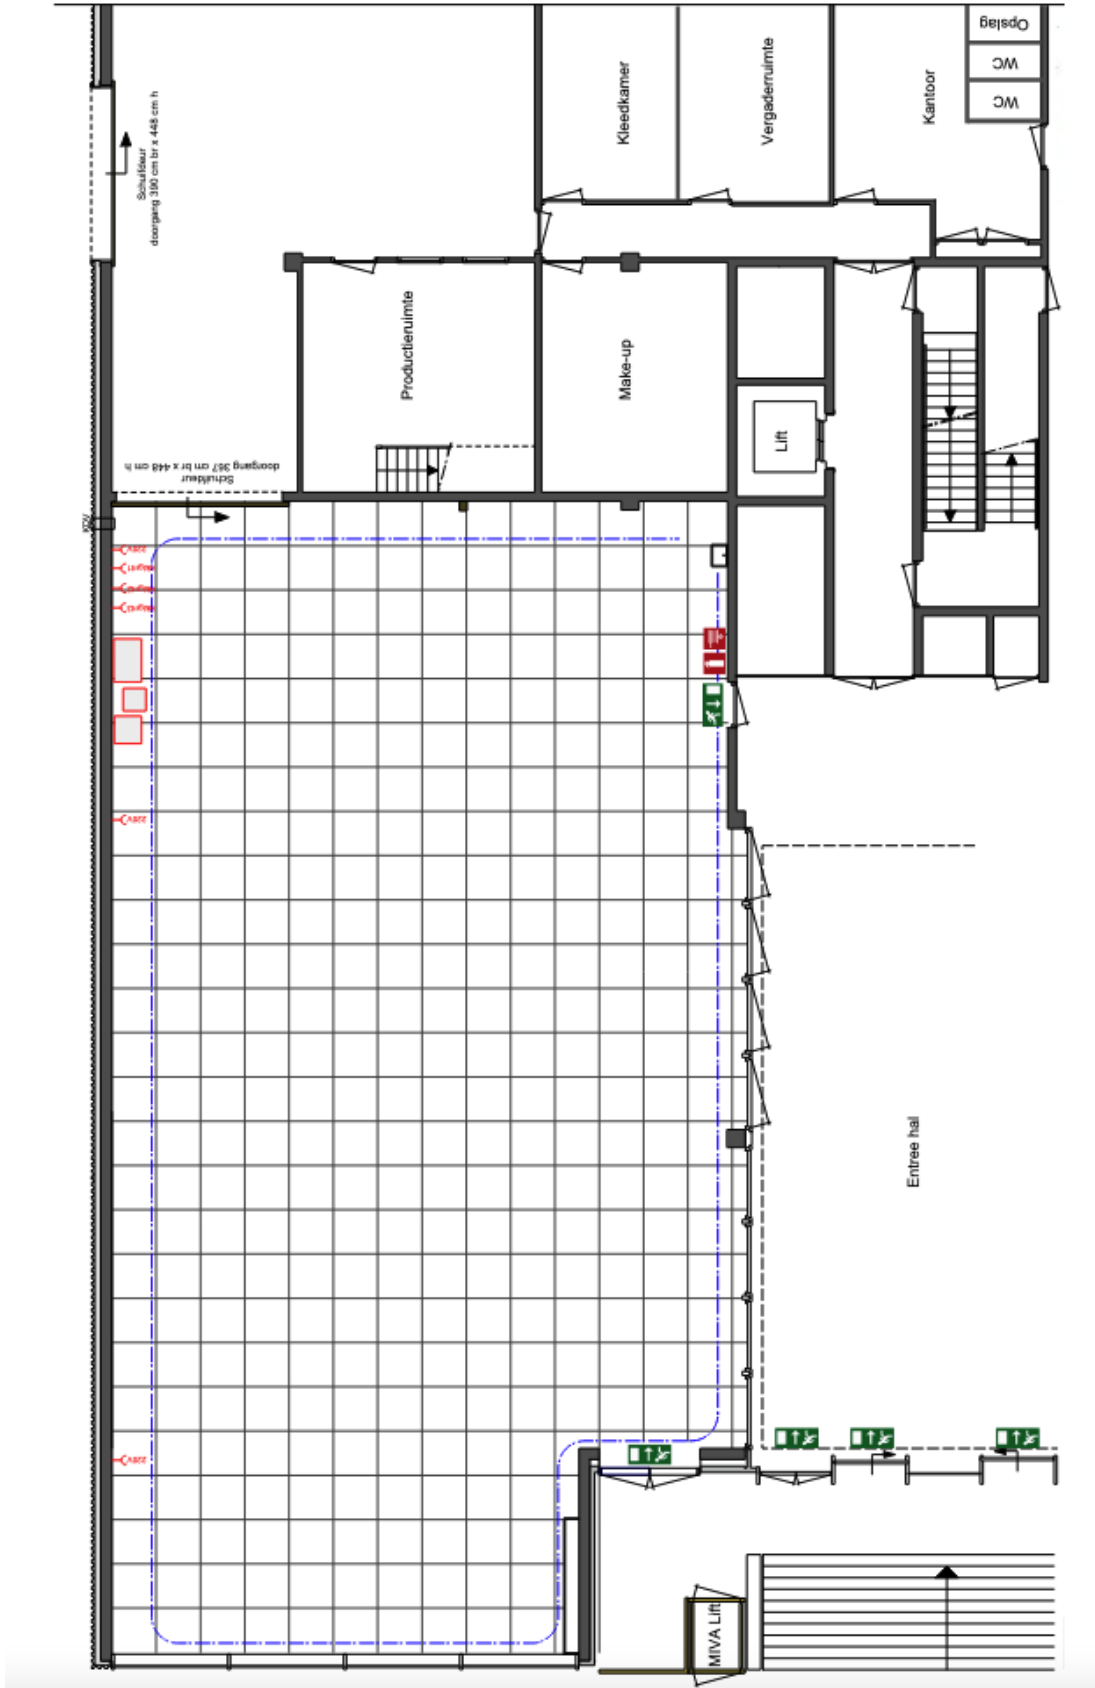

STUDIO'S **MEDIAHAVEN**

MOERMANSKADE 107
1013 BC AMSTERDAM
035 – 77 33 100

Surface Studio:	Studio gross: 1177 m ² (35,90 m x 32,30 m)* Studio net: 1012,3 m ² (33,41 m x 30,30 m)
Ceiling height:	12 meter
Hoogte to concrete beams:	10,1 meter
Roof beams:	2 meters high x 0.5 meters wide, with a 5.20 meters spacing
Load capacity:	1000 kg per linear meter 2500 kg per suspension point
Floor load:	2500 kg/m ²
Curtains:	Black curtains all around. White perimeter of 70 meters
Rigging/trusses:	Not present
Basic lighting ceiling:	None
Available power:	7x 125A - 2x 63A - 2x 32A
Connectivity option:	Connectivity with the EMG HQ Livecentre Production internet & Wifi available
Production rooms:	2
Dressing rooms:	11
Meeting rooms:	1 + 1 shared space including kitchen and 35 seats
Make-up room:	1 large makeup room near studio floor
Audience reception:	In the central hall
Parking facilities:	20 parking spaces in the underground parking garage Various options in the immediate vicinity (paid)

Surface Studio:	Gross: 364 m ² (13,9 m x 26,2 m) Net: 308 m ² (12,4 m x 24,8 m)
Ceiling height:	5 meter
Height to mattresses:	3,85 meter
Rigging:	Dimension of mattresses: 2 x 5,71 m x 5,5 m 2 x 11,14 m x 5,5 m 16 electric hoists 500 kg each
Load capacity:	2000 kg per mattress
Floor load:	500 kg/m ²
Curtains:	Black curtain all around
Available power:	2 x 125A CEE 400V + 1 x 63 CEE 400V
Connectivity option:	Connectivity with the EMG HQ Livecentre Production internet & WiFi available
Production rooms:	2
Dressing rooms:	11
Meeting rooms:	1 + 1 shared space including kitchen and 35 seats
Make-up room:	1 large makeup room near the studio floor
Audience reception:	In the central hall
Parking facilities:	20 parking spaces in the underground parking garage Various options in the immediate vicinity (paid)