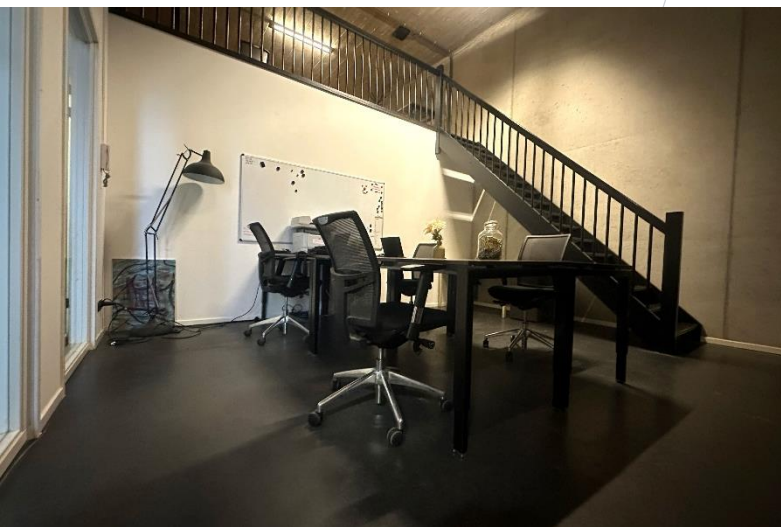

Surface Studio:	Gross: 364 m ² (13,9 m x 26,2 m) Net: 308 m ² (12,4 m x 24,8 m)
Ceiling height:	5 meter
Height to mattresses:	3,85 meter
Rigging:	Dimension of mattresses: 2 x 5,71 m x 5,5 m 2 x 11,14 m x 5,5 m 16 electric hoists 500 kg each
Load capacity:	2000 kg per mattress
Floor load:	500 kg/m ²
Curtains:	Black curtain all around
Available power:	2 x 125A CEE 400V + 1 x 63 CEE 400V
Connectivity option:	Connectivity with the EMG HQ Livecentre Production internet & WiFi available
Production rooms:	2
Dressing rooms:	11
Meeting rooms:	1 + 1 shared space including kitchen and 35 seats
Make-up room:	1 large makeup room near the studio floor
Audience reception:	In the central hall
Parking facilities:	20 parking spaces in the underground parking garage Various options in the immediate vicinity (paid)

IMPRESSION DRESSING ROOMS, PRODUCTION ROOMS AND MAKE-UP ROOM

Additionally, various spaces are available for rent

STUDIO 1 & 2

IMPRESSION DRESSING ROOMS, PRODUCTION ROOMS AND MAKE-UP ROOM

Additionally, various spaces are available for rent