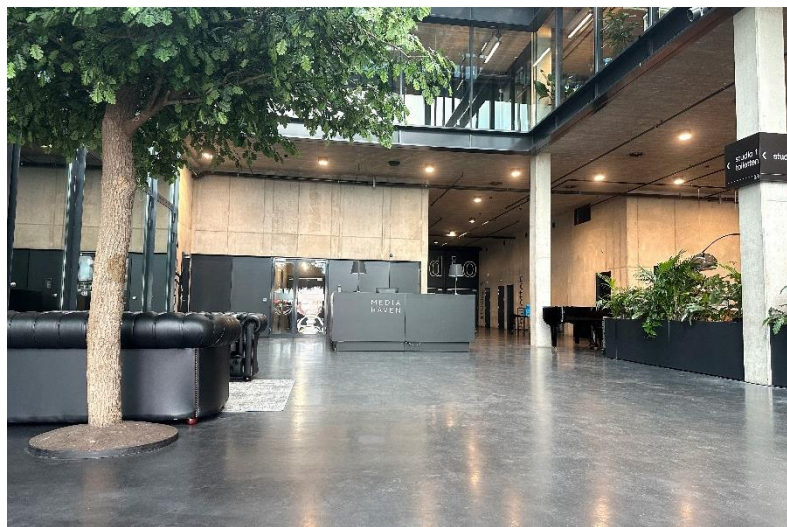

STUDIO 1 & 2

IMPRESSION DRESSING ROOMS, PRODUCTION ROOMS AND MAKE-UP ROOM

Additionally, various spaces are available for rent