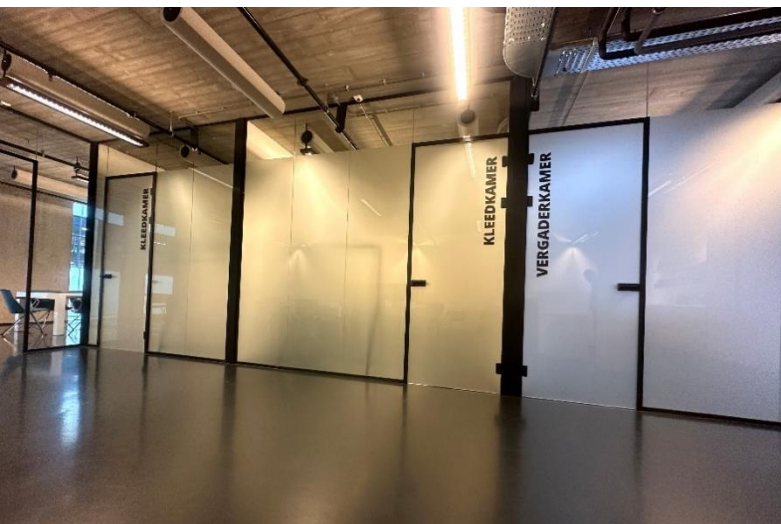

STUDIO'S **MEDIAHAVEN**

MOERMANSKADE 107
1013 BC AMSTERDAM
035 – 77 33 100

Surface Studio:	Studio gross: 1177 m ² (35,90 m x 32,30 m)* Studio net: 1012,3 m ² (33,41 m x 30,30 m)
Ceiling height:	12 meter
Hoogte to concrete beams:	10,1 meter
Roof beams:	2 meters high x 0.5 meters wide, with a 5.20 meters spacing
Load capacity:	1000 kg per linear meter 2500 kg per suspension point
Floor load:	2500 kg/m ²
Curtains:	Black curtains all around. White perimeter of 70 meters
Rigging/trusses:	Not present
Basic lighting ceiling:	None
Available power:	7x 125A - 2x 63A - 2x 32A
Connectivity option:	Connectivity with the EMG HQ Livecentre Production internet & Wifi available
Production rooms:	2
Dressing rooms:	11
Meeting rooms:	1 + 1 shared space including kitchen and 35 seats
Make-up room:	1 large makeup room near studio floor
Audience reception:	In the central hall
Parking facilities:	20 parking spaces in the underground parking garage Various options in the immediate vicinity (paid)

Surface Studio:	Gross: 364 m ² (13,9 m x 26,2 m) Net: 308 m ² (12,4 m x 24,8 m)
Ceiling height:	5 meter
Height to mattresses:	3,85 meter
Rigging:	Dimension of mattresses: 2 x 5,71 m x 5,5 m 2 x 11,14 m x 5,5 m 16 electric hoists 500 kg each
Load capacity:	2000 kg per mattress
Floor load:	500 kg/m ²
Curtains:	Black curtain all around
Available power:	2 x 125A CEE 400V + 1 x 63 CEE 400V
Connectivity option:	Connectivity with the EMG HQ Livecentre Production internet & WiFi available
Production rooms:	2
Dressing rooms:	11
Meeting rooms:	1 + 1 shared space including kitchen and 35 seats
Make-up room:	1 large makeup room near the studio floor
Audience reception:	In the central hall
Parking facilities:	20 parking spaces in the underground parking garage Various options in the immediate vicinity (paid)