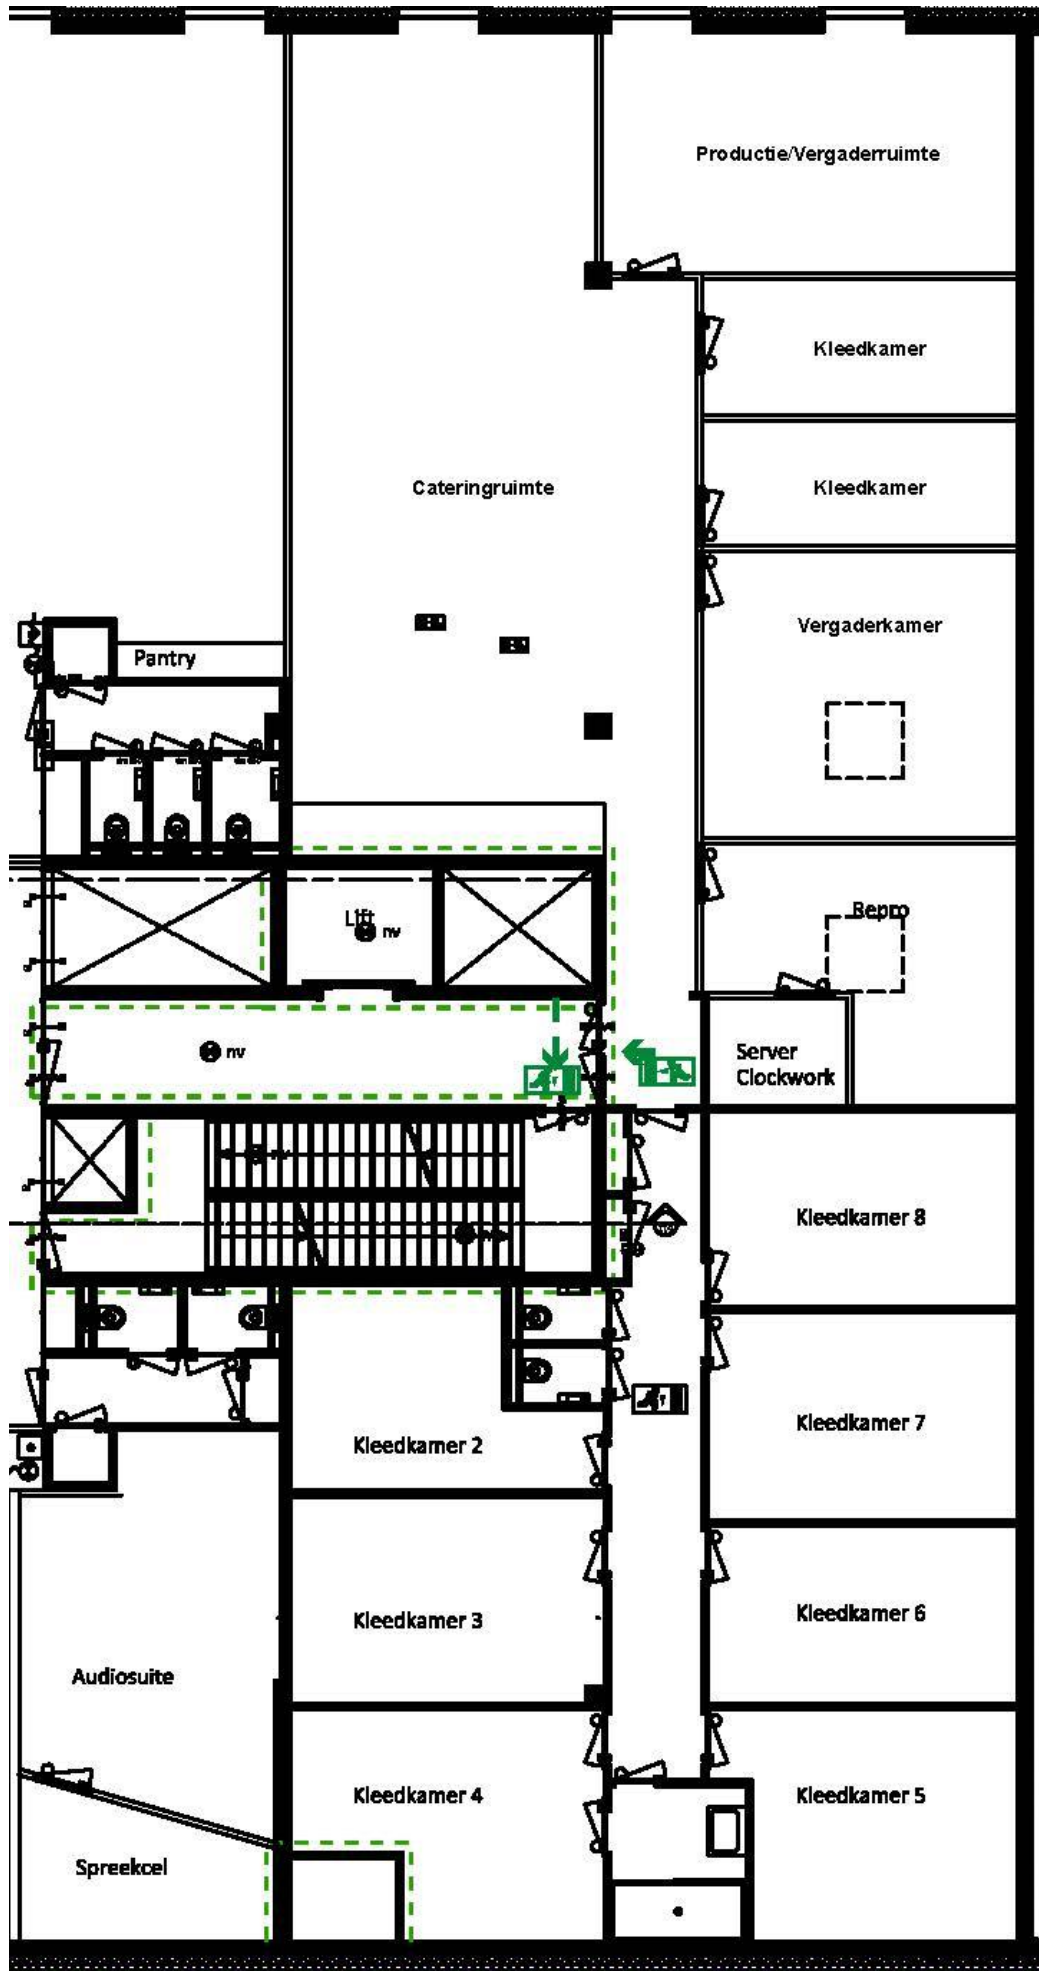

STUDIO'S **MEDIAHAVEN**

MOERMANSKADE 107
1013 BC AMSTERDAM
035 – 77 33 100

Surface Studio:	Studio gross: 1177 m ² (35,90 m x 32,30 m)* Studio net: 1012,3 m ² (33,41 m x 30,30 m)
Ceiling height:	12 meter
Hoogte to concrete beams:	10,1 meter
Roof beams:	2 meters high x 0.5 meters wide, with a 5.20 meters spacing
Load capacity:	1000 kg per linear meter 2500 kg per suspension point
Floor load:	2500 kg/m ²
Curtains:	Black curtains all around. White perimeter of 70 meters
Rigging/trusses:	Not present
Basic lighting ceiling:	None
Available power:	7x 125A - 2x 63A - 2x 32A
Connectivity option:	Connectivity with the EMG HQ Livecentre Production internet & Wifi available
Production rooms:	2
Dressing rooms:	11
Meeting rooms:	1 + 1 shared space including kitchen and 35 seats
Make-up room:	1 large makeup room near studio floor
Audience reception:	In the central hall
Parking facilities:	20 parking spaces in the underground parking garage Various options in the immediate vicinity (paid)

Surface Studio:	Gross: 364 m ² (13,9 m x 26,2 m) Net: 308 m ² (12,4 m x 24,8 m)
Ceiling height:	5 meter
Height to mattresses:	3,85 meter
Rigging:	Dimension of mattresses: 2 x 5,71 m x 5,5 m 2 x 11,14 m x 5,5 m 16 electric hoists 500 kg each
Load capacity:	2000 kg per mattress
Floor load:	500 kg/m ²
Curtains:	Black curtain all around
Available power:	2 x 125A CEE 400V + 1 x 63 CEE 400V
Connectivity option:	Connectivity with the EMG HQ Livecentre Production internet & WiFi available
Production rooms:	2
Dressing rooms:	11
Meeting rooms:	1 + 1 shared space including kitchen and 35 seats
Make-up room:	1 large makeup room near the studio floor
Audience reception:	In the central hall
Parking facilities:	20 parking spaces in the underground parking garage Various options in the immediate vicinity (paid)