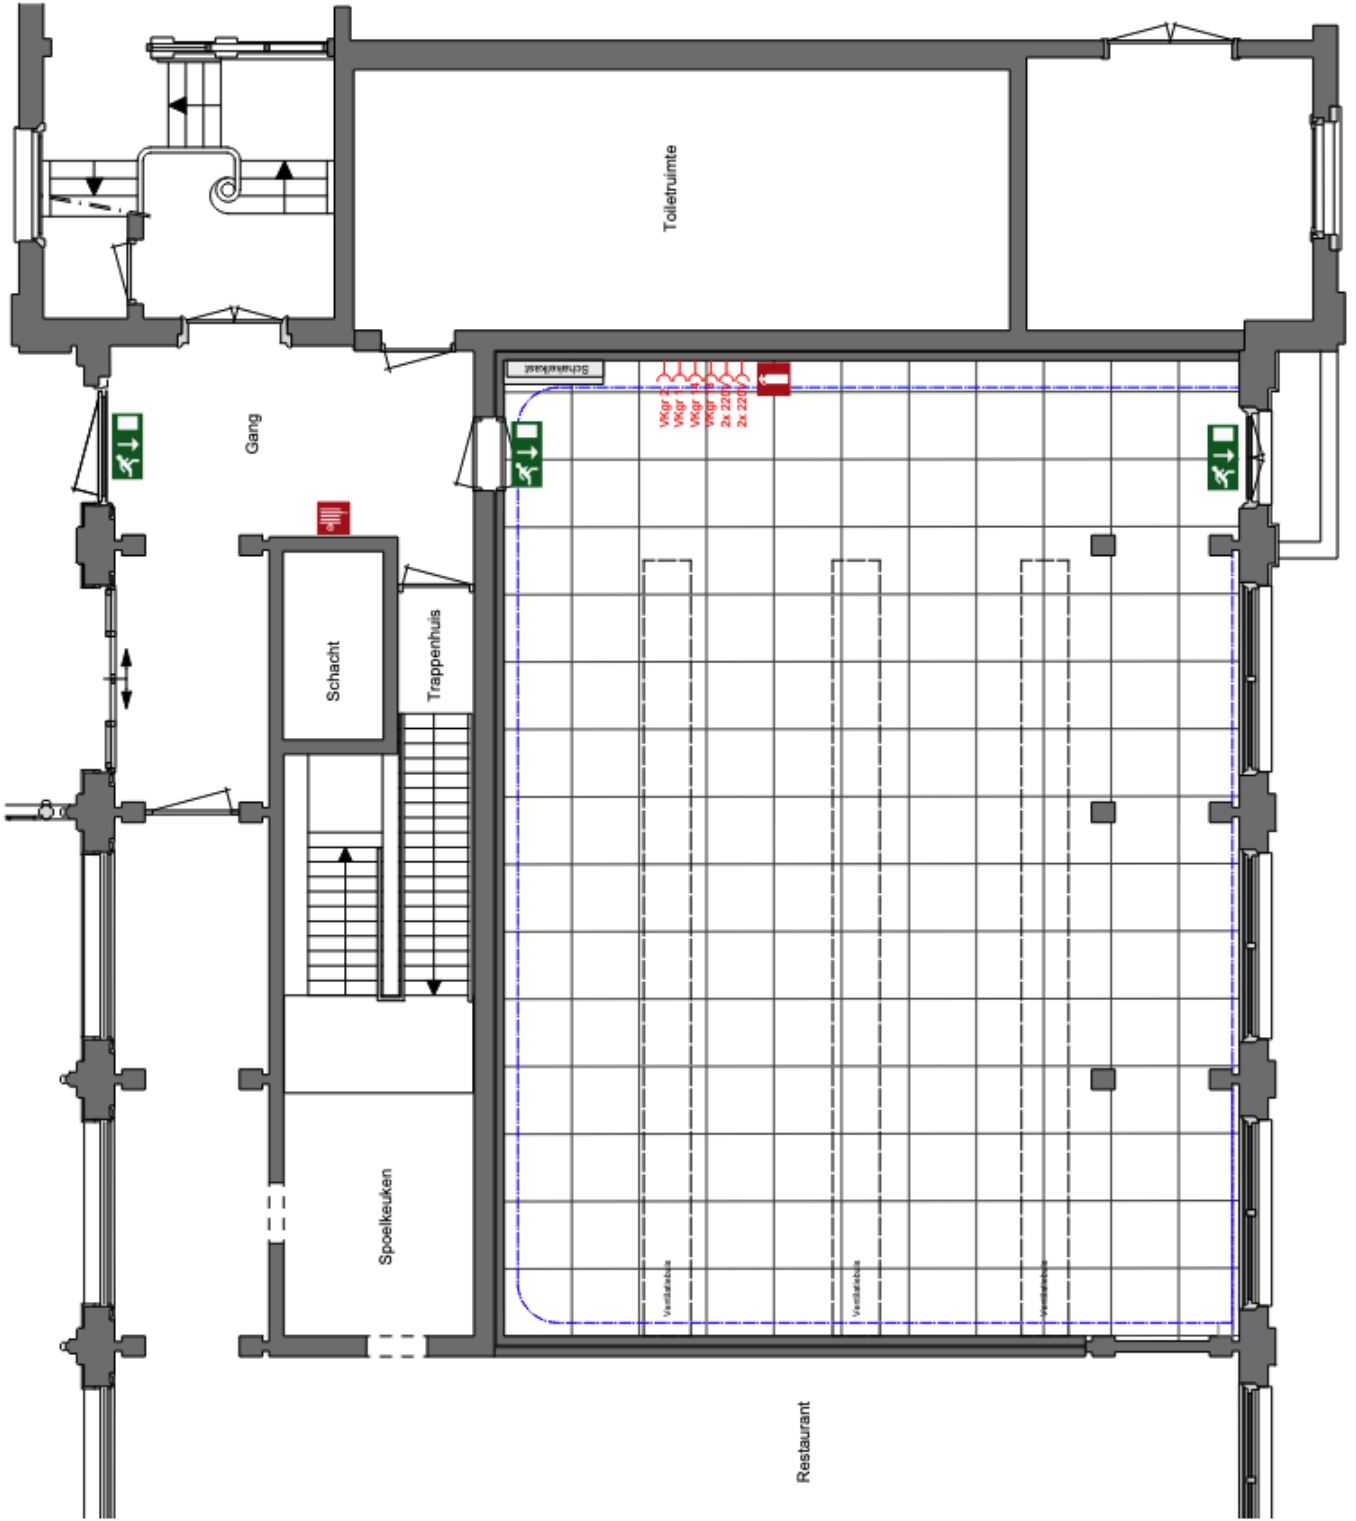

|                                    |   |
|------------------------------------|---|
| <b>Surface Studio:</b>             | Net: 159 m <sup>2</sup> (11,2 m x 14,2 m)                                       |
| <b>Ceiling height:</b>             | 5,75 meter  |
| <b>Height to acoustic ceiling:</b> | 5,58 meter  |
| <b>Height to airbag:</b>           | 4,81 meter  |
| <b>Height to trusses:</b>          | 4,33 meter  |
| <b>Load capacity:</b>              | 1000 kg per truss carre   |
| <b>Floor load:</b>                 | 250 kg/m <sup>2</sup>   |
| <b>Curtains:</b>                   | None  |
| <b>Available power:</b>            | 2x 125A CEE 400V + 1x 32A CEE 400V  |
| <b>Connectivity options:</b>       | Connectivity with the EMG HQ Livecentre<br>Production internet & wifi available |
| <b>Production room:</b>            | 1   |
| <b>Dressing room:</b>              | 1 on the 1st floor in the south pavilion  |
| <b>Make-up room:</b>               | 1 on the 3rd floor in the south pavilion  |
| <b>Audience reception:</b>         | By arrangement  |
| <b>Crew room:</b>                  | By arrangement  |
| <b>Parking facilities:</b>         | Artis parking lot (paid)  |