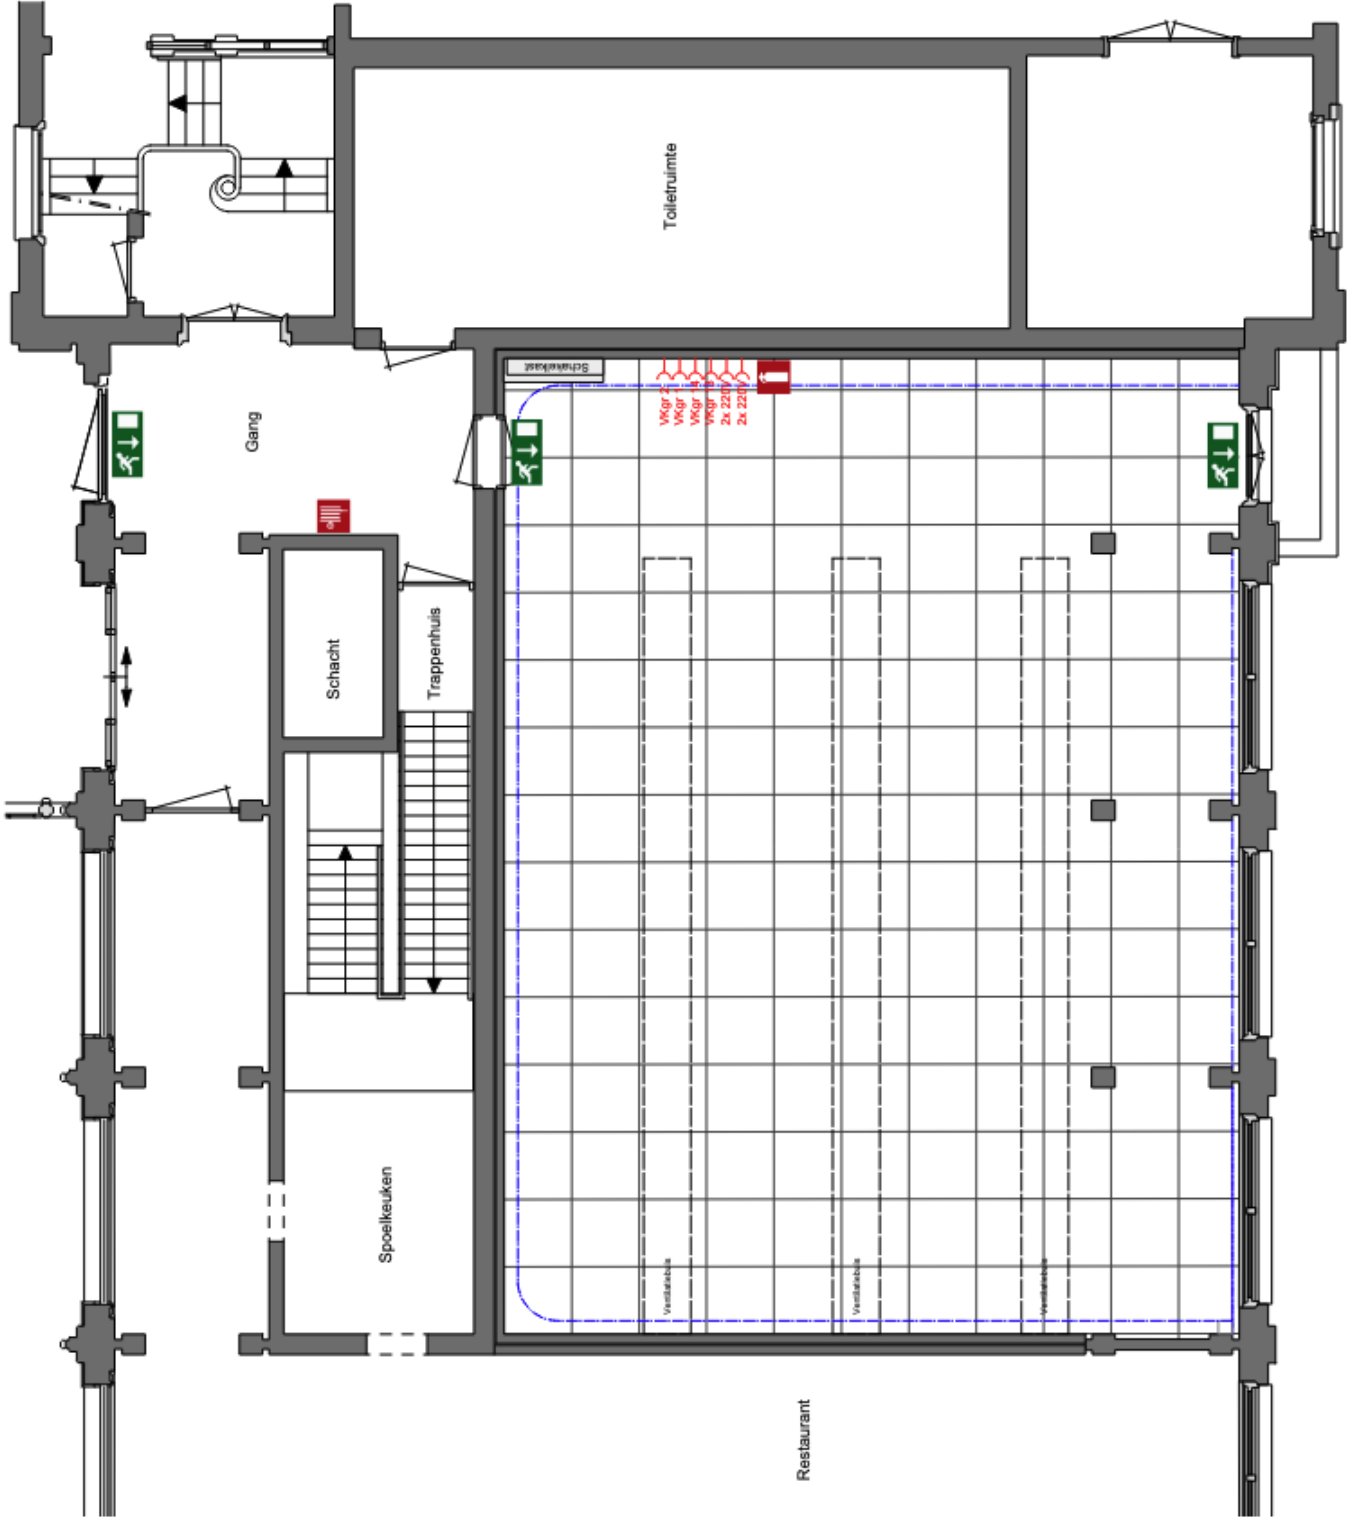

|                                    |   |
|------------------------------------|---|
| <b>Surface Studio:</b>             | Net: 159 m <sup>2</sup> (11,2 m x 14,2 m)                                       |
| <b>Ceiling height:</b>             | 5,75 meter  |
| <b>Height to acoustic ceiling:</b> | 5,58 meter  |
| <b>Height to airbag:</b>           | 4,81 meter  |
| <b>Height to trusses:</b>          | 4,33 meter  |
| <b>Load capacity:</b>              | 1000 kg per truss carre   |
| <b>Floor load:</b>                 | 250 kg/m <sup>2</sup>   |
| <b>Curtains:</b>                   | None  |
| <b>Available power:</b>            | 2x 125A CEE 400V + 1x 32A CEE 400V  |
| <b>Connectivity options:</b>       | Connectivity with the EMG HQ Livecentre<br>Production internet & wifi available |
| <b>Production room:</b>            | 1   |
| <b>Dressing room:</b>              | 1 on the 1st floor in the south pavilion  |
| <b>Make-up room:</b>               | 1 on the 3rd floor in the south pavilion  |
| <b>Audience reception:</b>         | By arrangement  |
| <b>Crew room:</b>                  | By arrangement  |
| <b>Parking facilities:</b>         | Artis parking lot (paid)  |