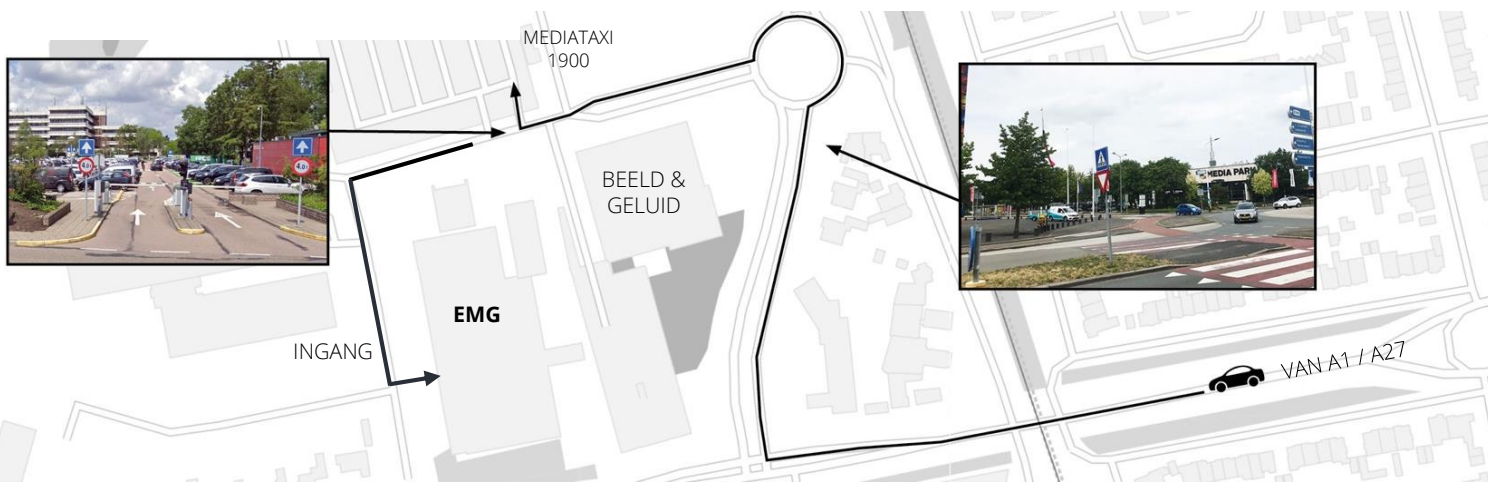

Travel directions

FRITS SPITSSTRAAT 3
1217 WC HILVERSUM
+31 (0) 35 – 77 33 100
MEDIAPARK

EMG is located at the Media Park. You can park at parking deck A. You will receive exit tickets at the reception.

By Car:

Take exit Laren from the A1 and follow the signs towards Hilversum / Media Park. By entering the Media Park, you can access parking deck A on the right after 500 meters, where you can park (for a fee). If coming from the A27, head towards the A1 to Amsterdam and follow the above travel direction.