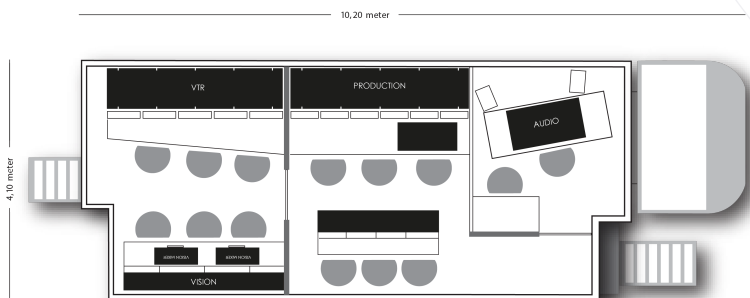

SIRIUS 316

SIRIUS 316 is a compact, flexible and state-of-the-art OB truck. A multi-purpose High Definition OB truck, suitable for show programming, music recording and sporting events, built for productions up to 8 cameras.

GENERAL

EQUIPMENT

	8 (HD or UHD), unlimited in case of DiPlay
	HD
	HD/ UHD :4
	Sony MVS-3000A
	Lawo MC256

TRUCK DETAILS

Single expanding rigid
14 production workstations

POWER REQUIREMENT

3 phase 5p CEE 63Amp
3 phase 25KVA

SIRIUS 316

DIMENSIONS & WEIGHT

MAIN TRUCK
99-BFR-6

Length	Truck : 10,3m
Height	4,00 m
Weight	20 tons
Width	2,50m

TENDER TRUCK
28-BGG-8

Length	Truck : 10,4m Width : 2,50m Height : 4,00m
Power Generator	n.a.
Weight	27 tons

IN SERVICE

Width	close : 2,50m open : 4,1m
-------	------------------------------

CONTACT

sales@nl.emglive.com

www.emglive.com